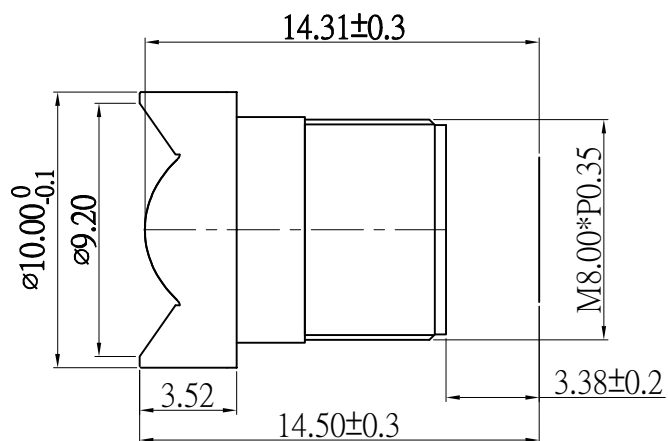

YT-3556P-R8 Lens Specification

NAME: YT-3556P-R8 LENS_SPEC

MAX Img-Circle (mm)	∅6.75
EFL (mm)	3.37
F/NO.	2.2
Optical TTL	14.31
Mechanical TTL	14.5
BACK FOCAL LENGTH	4.38
FLANGE BACK LENGTH	3.38
TV DISTORTION	<-0.5%
RELATIVE ILLUMINATION	>45%
CRA	14.5°
Pixel Size (μm)	1.45um*1.45um
Storage At Temperature	-20 °C ~ +70 °C
Recent Camera Distance	0.2
Infrared	
WAVELENGTH	
Dust Level	

IMX415	3840*2160
D	88° ∅6.390
H	80° ∅5.568
V	50° ∅3.132

REV.	00
REVISION HISTORY	
2024/03/16	NEW

REV	DESCRIPTION	DATE	NAME
①			
②			
③			
④			

NAME	YT-3556P-R8-SPEC			SCALE		DRAWN	黄光深
VIEW	⊕	REV	00	DATE	2024.03.16	CHECKED	
				BORDER		APPROVED	